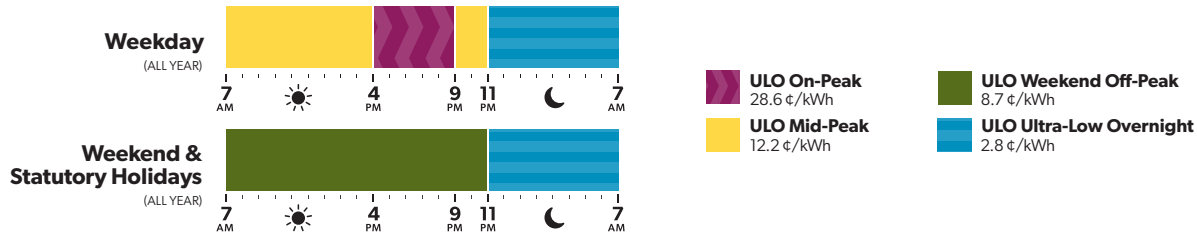

W: oeb.ca

or contact your local utility.

More Customer Choice New Ultra-low Overnight Program Prices

November 1, 2023

The following applies to the Electricity line on your bill and reflects the electricity you use.

Ultra-Low Overnight (ULO) Hours and Prices

The Ontario government's Ontario Electricity Rebate will change to 19.3%.

Choose the price plan that's right for you.

Visit: oeb.ca/choice

We're here to help:

T: 1-877-632-2727 TTY: 1-844-621-9977