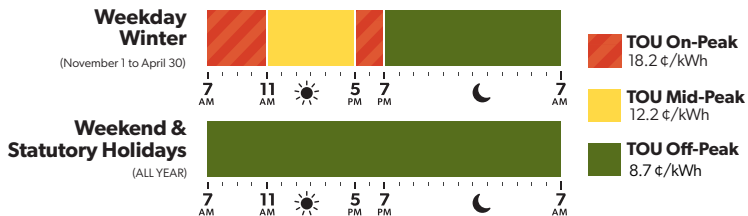

New Time-of-Use, Tiered and Ultra-Low Overnight prices

November 1, 2023

The following applies to the Electricity line on your bill and reflects the electricity you use.

Winter Time-of-Use (TOU)

Winter Tier Thresholds (kilowatt hours)

The Ontario government's Ontario Electricity Rebate will change to 19.3%.

Choose the price plan that's right for you.

Visit: oeb.ca/choice

We're here to help:

T: 1-877-632-2727 TTY: 1-844-621-9977

E: publicinformation@oeb.ca