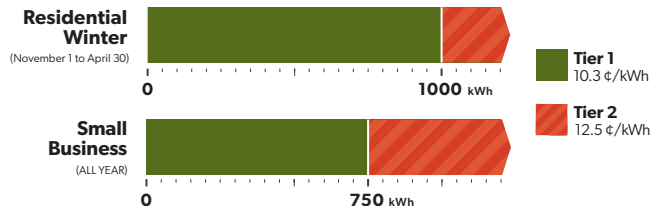

New Time-of-Use, Tiered and Ultra-Low Overnight prices

November 1, 2023

The following applies to the Electricity line on your bill and reflects the electricity you use.

Winter Time-of-Use (TOU)

Winter Tier Thresholds (kilowatt hours)

The Ontario government's Ontario Electricity Rebate will change to 19.3%.

Choose the price plan that's right for you.

Visit: oeb.ca/choice

We're here to help:

T: 1-877-632-2727 TTY: 1-844-621-9977

E: publicinformation@oeb.ca